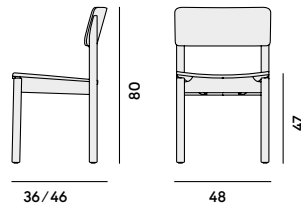

Green

001

002

001 Sedia in frassino
/ Chair in ashwood

002 Sedia in frassino, con sedile
imbottito/Chair in ashwood, with upholstered
seat

Box × 2 pcs: 0.29 m³
Peso/Weight: 6.7 kg

Box × 2 pcs: 0.29 m³
Peso/Weight: 6.8 kg