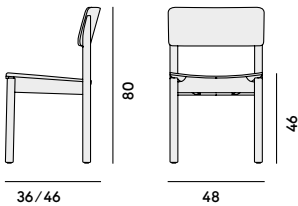

Green

001

002

001 Sedia in frassino
/ Chair in ashwood

002 Sedia in frassino, con sedile
imbottito/Chair in ashwood, with upholstered
seat

Box × 2 pcs: 0.29 m³
Peso/Weight: 6.7 kg

Box × 2 pcs: 0.29 m³
Peso/Weight: 6.8 kg