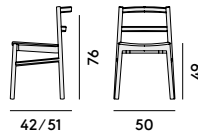

649

646

648

640 Sedia in faggio
/Chair in beechwood

641 Sedia in faggio, con sedile
imbottito/Chair in beechwood,
with upholstered seat

642 Sedia in faggio, con schienale
in cima nautica/Chair in
beechwood, with woven
backrest in marine rope

643 Sedia in faggio, con sedile
imbottito e schienale in cima
nautica/Chair in beechwood,
with upholstered seat and woven
backrest in marine rope

612 Lounge in faggio, con sedile
imbottito/Lounge chair in
beechwood, with upholstered
seat

Box × 2 pcs: 0.34 m³
Peso/Weight: 4.8 kg

Box × 2 pcs: 0.34 m³
Peso/Weight: 5.5 kg

Box × 2 pcs: 0.34 m³
Peso/Weight: 5.1 kg

Box × 2 pcs: 0.34 m³
Peso/Weight: 5.8 kg

Box × 2 pcs: 0.50 m³
Peso/Weight: 10.2 kg