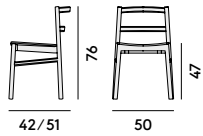

649

646

648

640 Sedia in faggio
/Chair in beechwood

641 Sedia in faggio, con sedile
imbottito/Chair in beechwood,
with upholstered seat

642 Sedia in faggio, con schienale
in cima nautica/Chair in
beechwood, with woven
backrest in marine rope

643 Sedia in faggio, con sedile
imbottito e schienale in cima
nautica/Chair in beechwood,
with upholstered seat and woven
backrest in marine rope

612 Lounge in faggio, con sedile
imbottito/Lounge chair in
beechwood, with upholstered
seat

Box × 2 pcs: 0.34 m³
Peso/Weight: 4.8 kg

Box × 2 pcs: 0.34 m³
Peso/Weight: 5.5 kg

Box × 2 pcs: 0.34 m³
Peso/Weight: 5.1 kg

Box × 2 pcs: 0.34 m³
Peso/Weight: 5.8 kg

Box × 2 pcs: 0.50 m³
Peso/Weight: 10.2 kg