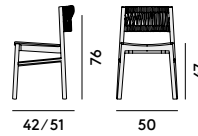

649

646

648

640 Sedia in faggio
/Chair in beechwood

641 Sedia in faggio, con sedile
imbottito/Chair in beechwood,
with upholstered seat

642 Sedia in faggio, con schienale
in cima nautica/Chair in
beechwood, with woven
backrest in marine rope

643 Sedia in faggio, con sedile
imbottito e schienale in cima
nautica/Chair in beechwood,
with upholstered seat and woven
backrest in marine rope

612 Lounge in faggio, con sedile
imbottito/Lounge chair in
beechwood, with upholstered
seat

Box × 2 pcs: 0.34 m³
Peso/Weight: 4.8 kg

Box × 2 pcs: 0.34 m³
Peso/Weight: 5.5 kg

Box × 2 pcs: 0.34 m³
Peso/Weight: 5.1 kg

Box × 2 pcs: 0.34 m³
Peso/Weight: 5.8 kg

Box × 2 pcs: 0.50 m³
Peso/Weight: 10.2 kg