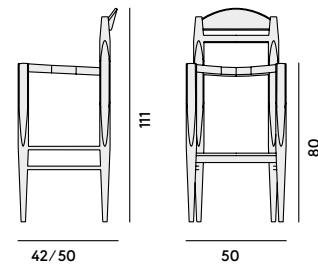

# Vincent v. G.

440

441

444

440 Sedia in frassino,  
con sedile imbottito / Chair in  
ashwood, with upholstered seat

Box × 2 pcs: 0.38 m<sup>3</sup>  
Peso/Weight: 5.4 kg

441 Poltroncina in frassino,  
con sedile imbottito  
/ Armchair in ashwood, with  
upholstered seat

Box × 1 pcs: 0.26 m<sup>3</sup>  
Peso/Weight: 6.7 kg

444 Sgabello in frassino,  
con sedile imbottito / Barstool in  
ashwood, with upholstered seat

Box × 1 pcs: 0.31 m<sup>3</sup>  
Peso/Weight: 6.7 kg