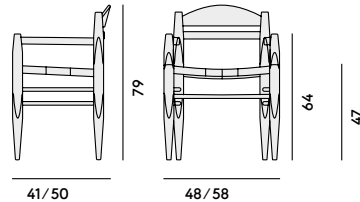

# Vincent v. G.

440

441

444

440 Sedia in frassino,  
con sedile imbottito / Chair in  
ashwood, with upholstered seat

Box × 2 pcs: 0.38 m<sup>3</sup>  
Peso/Weight: 5.4 kg

441 Poltroncina in frassino,  
con sedile imbottito  
/ Armchair in ashwood, with  
upholstered seat

Box × 1 pcs: 0.26 m<sup>3</sup>  
Peso/Weight: 6.7 kg

444 Sgabello in frassino,  
con sedile imbottito / Barstool in  
ashwood, with upholstered seat

Box × 1 pcs: 0.31 m<sup>3</sup>  
Peso/Weight: 6.7 kg