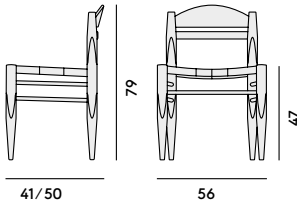

# Vincent v. G.

440

441

444

440 Sedia in frassino,  
con sedile imbottito / Chair in  
ashwood, with upholstered seat

Box × 2 pcs: 0.38 m<sup>3</sup>  
Peso/Weight: 5.4 kg

441 Poltroncina in frassino,  
con sedile imbottito  
/ Armchair in ashwood, with  
upholstered seat

Box × 1 pcs: 0.26 m<sup>3</sup>  
Peso/Weight: 6.7 kg

444 Sgabello in frassino,  
con sedile imbottito / Barstool in  
ashwood, with upholstered seat

Box × 1 pcs: 0.31 m<sup>3</sup>  
Peso/Weight: 6.7 kg