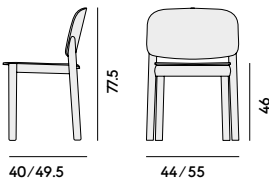

# White

130

132

130 Sedia in frassino  
/ Chair in ashwood

Box × 2 pcs: 0.35 m<sup>3</sup>  
Peso/Weight: 7.2 kg

132 Sedia in frassino, con sedile  
imbottito/Chair in ashwood, with  
upholstered seat

Box × 2 pcs: 0.35 m<sup>3</sup>  
Peso/Weight: 7.9 kg