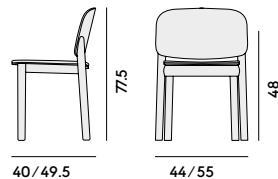

# White

130

132

130 Sedia in frassino  
/ Chair in ashwood

Box × 2 pcs: 0.35 m<sup>3</sup>  
Peso/Weight: 7.2 kg

132 Sedia in frassino, con sedile  
imbottito/Chair in ashwood, with  
upholstered seat

Box × 2 pcs: 0.35 m<sup>3</sup>  
Peso/Weight: 7.9 kg