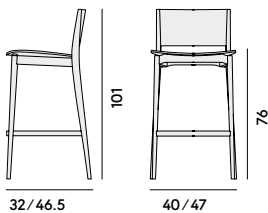

634 Sedia in faggio, con sedile  
e schienale imbottiti  
/ Chair in beechwood, with  
upholstered seat and back

Box × 2 pcs: 0.38 m<sup>3</sup>  
Peso/Weight: 6.7 kg

630 Poltroncina in faggio  
/ Armchair in beechwood

Box × 1 pcs: 0.26 m<sup>3</sup>  
Peso/Weight: 7.1 kg

631 Poltroncina in faggio,  
con sedile imbottito  
/ Armchair in beechwood, with  
upholstered seat

Box × 1 pcs: 0.26 m<sup>3</sup>  
Peso/Weight: 7.4 kg

629 Poltroncina in faggio, con  
sedile e schienale imbottiti  
/ Armchair in beechwood, with upholstered  
seat and back

Box × 1 pcs: 0.26 m<sup>3</sup>  
Peso/Weight: 6.9 kg

232 Sgabello in faggio  
/ Barstool in beechwood

Box × 1 pcs: 0.24 m<sup>3</sup>  
Peso/Weight: 6.3 kg

233 Sgabello in faggio,  
con sedile imbottito  
/ Barstool in beechwood, with  
upholstered seat

Box × 1 pcs: 0.24 m<sup>3</sup>  
Peso/Weight: 6.5 kg