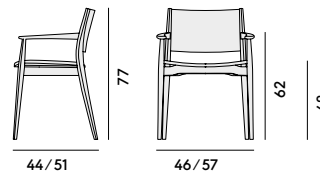

634 Sedia in faggio, con sedile  
e schienale imbottiti  
/ Chair in beechwood, with  
upholstered seat and back

Box × 2 pcs: 0.38 m<sup>3</sup>  
Peso/Weight: 6.7 kg

630 Poltroncina in faggio  
/ Armchair in beechwood

Box × 1 pcs: 0.26 m<sup>3</sup>  
Peso/Weight: 7.1 kg

631 Poltroncina in faggio,  
con sedile imbottito  
/ Armchair in beechwood, with  
upholstered seat

Box × 1 pcs: 0.26 m<sup>3</sup>  
Peso/Weight: 7.4 kg

629 Poltroncina in faggio, con  
sedile e schienale imbottiti  
/ Armchair in beechwood, with upholstered  
seat and back

Box × 1 pcs: 0.26 m<sup>3</sup>  
Peso/Weight: 6.9 kg

232 Sgabello in faggio  
/ Barstool in beechwood