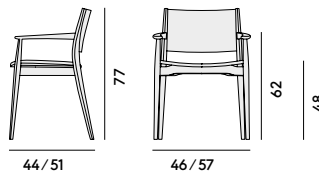

# Billiani

632 Sedia in faggio  
/ Chair in beechwood

Box × 2 pcs: 0.38 m<sup>3</sup>  
Peso/Weight: 6.2 kg

633 Sedia in faggio,  
con sedile imbottito / Chair in  
beechwood, with upholstered  
seat

Box × 2 pcs: 0.38 m<sup>3</sup>  
Peso/Weight: 6.4 kg

634 Sedia in faggio, con sedile  
e schienale imbottiti  
/ Chair in beechwood, with  
upholstered seat and back

Box × 2 pcs: 0.38 m<sup>3</sup>  
Peso/Weight: 6.7 kg

630 Poltroncina in faggio  
/ Armchair in beechwood

Box × 1 pcs: 0.26 m<sup>3</sup>  
Peso/Weight: 7.1 kg

631 Poltroncina in faggio,  
con sedile imbottito  
/ Armchair in beechwood, with  
upholstered seat

Box × 1 pcs: 0.26 m<sup>3</sup>  
Peso/Weight: 7.4 kg