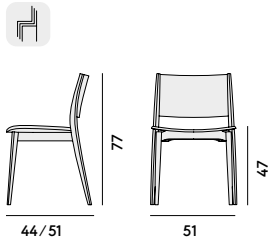

# Billiani

632 Sedia in faggio  
/ Chair in beechwood

Box × 2 pcs: 0.38 m<sup>3</sup>  
Peso/Weight: 6.2 kg

633 Sedia in faggio,  
con sedile imbottito / Chair in  
beechwood, with upholstered  
seat

Box × 2 pcs: 0.38 m<sup>3</sup>  
Peso/Weight: 6.4 kg