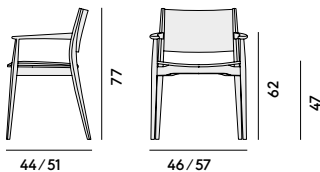

Box × 1 pcs: 0.26 m³
Peso/Weight: 7.1 kg

631 Poltroncina in faggio,
con sedile imbottito
/ Armchair in beechwood, with
upholstered seat