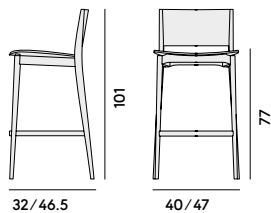

Box × 1 pcs: 0.26 m<sup>3</sup>  
Peso/Weight: 7.1 kg

631 Poltroncina in faggio,  
con sedile imbottito  
/ Armchair in beechwood, with  
upholstered seat

Box × 1 pcs: 0.26 m<sup>3</sup>  
Peso/Weight: 7.4 kg

629 Poltroncina in faggio, con  
sedile e schienale imbottiti  
/ Armchair in beechwood, with upholstered  
seat and back

Box × 1 pcs: 0.26 m<sup>3</sup>  
Peso/Weight: 6.9 kg

232 Sgabello in faggio  
/ Barstool in beechwood

Box × 1 pcs: 0.24 m<sup>3</sup>  
Peso/Weight: 6.3 kg

233 Sgabello in faggio,  
con sedile imbottito  
/ Barstool in beechwood, with  
upholstered seat

Box × 1 pcs: 0.24 m<sup>3</sup>  
Peso/Weight: 6.5 kg