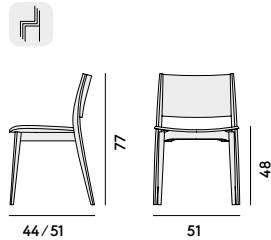

# Billiani

632 Sedia in faggio  
/ Chair in beechwood

Box × 2 pcs: 0.38 m<sup>3</sup>  
Peso/Weight: 6.2 kg

633 Sedia in faggio,  
con sedile imbottito / Chair in  
beechwood, with upholstered  
seat

Box × 2 pcs: 0.38 m<sup>3</sup>  
Peso/Weight: 6.4 kg

634 Sedia in faggio, con sedile  
e schienale imbottiti  
/ Chair in beechwood, with  
upholstered seat and back

Box × 2 pcs: 0.38 m<sup>3</sup>  
Peso/Weight: 6.7 kg

630 Poltroncina in faggio  
/ Armchair in beechwood

Box × 1 pcs: 0.26 m<sup>3</sup>  
Peso/Weight: 7.1 kg

631 Poltroncina in faggio,  
con sedile imbottito  
/ Armchair in beechwood, with  
upholstered seat

Box × 1 pcs: 0.26 m<sup>3</sup>  
Peso/Weight: 7.4 kg