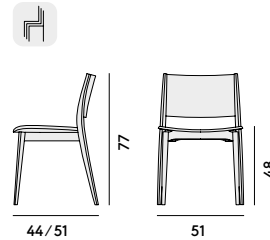

# Billiani

632 Sedia in faggio  
/ Chair in beechwood

Box × 2 pcs: 0.38 m<sup>3</sup>  
Peso/Weight: 6.2 kg

633 Sedia in faggio,  
con sedile imbottito / Chair in  
beechwood, with upholstered  
seat

Box × 2 pcs: 0.38 m<sup>3</sup>  
Peso/Weight: 6.4 kg

634 Sedia in faggio, con sedile  
e schienale imbottiti  
/ Chair in beechwood, with  
upholstered seat and back

Box × 2 pcs: 0.38 m<sup>3</sup>  
Peso/Weight: 6.7 kg

630 Poltroncina in faggio  
/ Armchair in beechwood