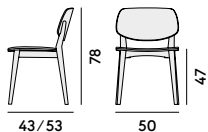

<https://billiani.nt-rt.ru/> || [bnm@nt-rt.ru](mailto:bnm@nt-rt.ru)

060 Sedia in frassino  
/ Chair in ashwood

Box × 2 pcs: 0.34 m<sup>3</sup>  
Peso/Weight: 5.5 kg

550 Sedia in faggio  
/ Chair in beechwood

Box × 2 pcs: 0.34 m<sup>3</sup>  
Peso/Weight: 5.5 kg

551 Sedia in faggio, con sedile  
imbottito/ Chair in beechwood,  
with upholstered seat

Box × 2 pcs: 0.34 m<sup>3</sup>  
Peso/Weight: 6.2 kg

552 Sedia in faggio, con sedile  
e schienale imbottiti/ Chair in  
beechwood, with upholstered  
seat and back

Box × 2 pcs: 0.34 m<sup>3</sup>  
Peso/Weight: 7 kg

553 Sedia con struttura in acciaio  
/ Chair with steel frame

Box × 2 pcs: 0.38 m<sup>3</sup>  
Peso/Weight: 6.5 kg

554 Sedia con struttura in acciaio,  
con sedile e schienale imbottiti  
/ Chair with steel frame, with  
upholstered seat and back

Box × 2 pcs: 0.38 m<sup>3</sup>  
Peso/Weight: 7.5 kg

164 Sgabello con struttura in acciaio  
/ Barstool with steel frame

Box × 1 pcs: 0.24 m<sup>3</sup>  
Peso/Weight: 7.6 kg

165 Sgabello con struttura in acciaio,  
con sedile e schienale imbottiti  
/ Barstool with steel frame,  
with upholstered seat and back