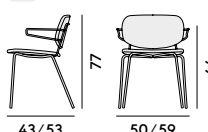

Box × 2 pcs: 0.38 m<sup>3</sup>  
Peso/Weight: 7.5 kg

164 Sgabello con struttura in acciaio  
/ Barstool with steel frame

Box × 1 pcs: 0.24 m<sup>3</sup>  
Peso/Weight: 7.6 kg

165 Sgabello con struttura in acciaio,  
con sedile e schienale imbottiti  
/ Barstool with steel frame,  
with upholstered seat and back

Box × 1 pcs: 0.24 m<sup>3</sup>  
Peso/Weight: 8.2 kg

558 Sedia con struttura in acciaio  
/ Chair with steel frame

Box × 2 pcs: 0.38 m<sup>3</sup>  
Peso/Weight: 5.2 kg

559 Sedia con struttura in acciaio,  
con sedile e schienale imbottiti  
/ Chair with steel frame, with  
upholstered seat and back

Box × 2 pcs: 0.38 m<sup>3</sup>  
Peso/Weight: 6.2 kg

560 Poltroncina con struttura  
in acciaio/ Armchair with  
steel frame

Box × 2 pcs: 0.38 m<sup>3</sup>  
Peso/Weight: 6.5 kg

561 Poltroncina con struttura in  
acciaio, con sedile e schienale  
imbottiti/ Armchair with steel  
frame, with upholstered seat  
and back

Box × 2 pcs: 0.38 m<sup>3</sup>  
Peso/Weight: 7.5 kg

562 Lounge in faggio, imbottita  
/ Lounge chair in beechwood,  
upholstered

Box × 2 pcs: 0.39 m<sup>3</sup>  
Peso/Weight: 6.5 kg

563 Lounge high in faggio, imbottita  
/ High-backed lounge chair in  
beechwood, upholstered