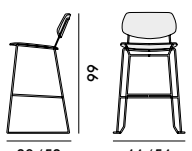

<https://billiani.nt-rt.ru/> || [bnm@nt-rt.ru](mailto:bnm@nt-rt.ru)

060 Sedia in frassino  
/ Chair in ashwood

Box × 2 pcs: 0.34 m<sup>3</sup>  
Peso/Weight: 5.5 kg

550 Sedia in faggio  
/ Chair in beechwood

Box × 2 pcs: 0.34 m<sup>3</sup>  
Peso/Weight: 5.5 kg

551 Sedia in faggio, con sedile  
imbottito/ Chair in beechwood,  
with upholstered seat

Box × 2 pcs: 0.34 m<sup>3</sup>  
Peso/Weight: 6.2 kg

552 Sedia in faggio, con sedile  
e schienale imbottiti/ Chair in  
beechwood, with upholstered  
seat and back

Box × 2 pcs: 0.34 m<sup>3</sup>  
Peso/Weight: 7 kg

553 Sedia con struttura in acciaio  
/ Chair with steel frame

Box × 2 pcs: 0.38 m<sup>3</sup>  
Peso/Weight: 6.5 kg

554 Sedia con struttura in acciaio,  
con sedile e schienale imbottiti  
/ Chair with steel frame, with  
upholstered seat and back

Box × 2 pcs: 0.38 m<sup>3</sup>  
Peso/Weight: 7.5 kg

164 Sgabello con struttura in acciaio  
/ Barstool with steel frame

Box × 1 pcs: 0.24 m<sup>3</sup>  
Peso/Weight: 7.6 kg

165 Sgabello con struttura in acciaio,  
con sedile e schienale imbottiti  
/ Barstool with steel frame,  
with upholstered seat and back