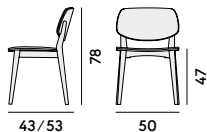

<https://billiani.nt-rt.ru/> || [bnm@nt-rt.ru](mailto:bnm@nt-rt.ru)

060 Sedia in frassino  
/ Chair in ashwood

Box × 2 pcs: 0.34 m<sup>3</sup>  
Peso/Weight: 5.5 kg

550 Sedia in faggio  
/ Chair in beechwood

Box × 2 pcs: 0.34 m<sup>3</sup>  
Peso/Weight: 5.5 kg

551 Sedia in faggio, con sedile  
imbottito/ Chair in beechwood,  
with upholstered seat

Box × 2 pcs: 0.34 m<sup>3</sup>  
Peso/Weight: 6.2 kg

552 Sedia in faggio, con sedile  
e schienale imbottiti/ Chair in  
beechwood, with upholstered  
seat and back

Box × 2 pcs: 0.34 m<sup>3</sup>  
Peso/Weight: 7 kg

553 Sedia con struttura in acciaio  
/ Chair with steel frame

Box × 2 pcs: 0.38 m<sup>3</sup>  
Peso/Weight: 6.5 kg

554 Sedia con struttura in acciaio,  
con sedile e schienale imbottiti  
/ Chair with steel frame, with  
upholstered seat and back

Box × 2 pcs: 0.38 m<sup>3</sup>  
Peso/Weight: 7.5 kg

164 Sgabello con struttura in acciaio  
/ Barstool with steel frame

Box × 1 pcs: 0.24 m<sup>3</sup>  
Peso/Weight: 7.6 kg

165 Sgabello con struttura in acciaio,  
con sedile e schienale imbottiti  
/ Barstool with steel frame,  
with upholstered seat and back