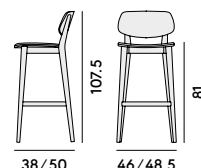

Box × 2 pcs: 0.38 m<sup>3</sup>  
Peso/Weight: 7.5 kg

562 Lounge in faggio, imbottita  
/ Lounge chair in beechwood,  
upholstered

Box × 2 pcs: 0.39 m<sup>3</sup>  
Peso/Weight: 6.5 kg

563 Lounge high in faggio, imbottita  
/ High-backed lounge chair in  
beechwood, upholstered

Box × 1 pcs: 0.42 m<sup>3</sup>  
Peso/Weight: 13 kg

557 Sgabello in faggio  
/ Barstool in beechwood

Box × 1 pcs: 0.29 m<sup>3</sup>  
Peso/Weight: 6.1 kg

555 Sgabello in faggio, con sedile  
imbottito/ Barstool in beechwood,  
with upholstered seat

Box × 1 pcs: 0.29 m<sup>3</sup>  
Peso/Weight: 6.8 kg

556 Sgabello in faggio, con sedile  
e schienale imbottiti/ Barstool in  
beechwood, with upholstered  
seat and back

Box × 1 pcs: 0.29 m<sup>3</sup>  
Peso/Weight: 7.6 kg

751 Tavolo con struttura  
in faggio e piano in MDF  
/ Table with beechwood  
frame and top in MDF

Box × 1 pcs: 0.20 m<sup>3</sup>  
Peso/Weight: 10.3 kg

750 Tavolo con struttura in  
acciaio e piano in MDF o HPL  
/ Table with steel frame  
and top in MDF or HPL