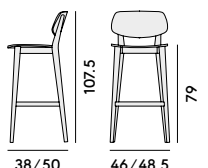

Box × 2 pcs: 0.38 m<sup>3</sup>  
Peso/Weight: 7.5 kg

164 Sgabello con struttura in acciaio  
/ Barstool with steel frame

Box × 1 pcs: 0.24 m<sup>3</sup>  
Peso/Weight: 7.6 kg

165 Sgabello con struttura in acciaio,  
con sedile e schienale imbottiti  
/ Barstool with steel frame,  
with upholstered seat and back

Box × 2 pcs: 0.38 m<sup>3</sup>  
Peso/Weight: 6.2 kg

560 Poltroncina con struttura  
in acciaio/ Armchair with  
steel frame

Box × 2 pcs: 0.38 m<sup>3</sup>  
Peso/Weight: 6.5 kg

561 Poltroncina con struttura in  
acciaio, con sedile e schienale  
imbottiti/ Armchair with steel  
frame, with upholstered seat  
and back

Box × 2 pcs: 0.38 m<sup>3</sup>  
Peso/Weight: 7.5 kg

562 Lounge in faggio, imbottita  
/ Lounge chair in beechwood,  
upholstered

Box × 2 pcs: 0.39 m<sup>3</sup>  
Peso/Weight: 6.5 kg

563 Lounge high in faggio, imbottita  
/ High-backed lounge chair in  
beechwood, upholstered

Box × 1 pcs: 0.42 m<sup>3</sup>  
Peso/Weight: 13 kg

557 Sgabello in faggio  
/ Barstool in beechwood

Box × 1 pcs: 0.29 m<sup>3</sup>  
Peso/Weight: 6.1 kg

555 Sgabello in faggio, con sedile  
imbottito/ Barstool in beechwood,  
with upholstered seat