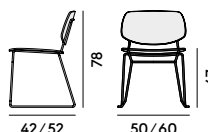

<https://billiani.nt-rt.ru/> || [bnm@nt-rt.ru](mailto:bnm@nt-rt.ru)

060 Sedia in frassino  
/ Chair in ashwood

Box × 2 pcs: 0.34 m<sup>3</sup>  
Peso/Weight: 5.5 kg

550 Sedia in faggio  
/ Chair in beechwood

Box × 2 pcs: 0.34 m<sup>3</sup>  
Peso/Weight: 5.5 kg

551 Sedia in faggio, con sedile  
imbottito/ Chair in beechwood,  
with upholstered seat

Box × 2 pcs: 0.34 m<sup>3</sup>  
Peso/Weight: 6.2 kg

552 Sedia in faggio, con sedile  
e schienale imbottiti/ Chair in  
beechwood, with upholstered  
seat and back

Box × 2 pcs: 0.34 m<sup>3</sup>  
Peso/Weight: 7 kg

553 Sedia con struttura in acciaio  
/ Chair with steel frame

Box × 2 pcs: 0.38 m<sup>3</sup>  
Peso/Weight: 6.5 kg

554 Sedia con struttura in acciaio,  
con sedile e schienale imbottiti  
/ Chair with steel frame, with  
upholstered seat and back

Box × 2 pcs: 0.38 m<sup>3</sup>  
Peso/Weight: 7.5 kg

164 Sgabello con struttura in acciaio  
/ Barstool with steel frame

Box × 1 pcs: 0.24 m<sup>3</sup>  
Peso/Weight: 7.6 kg

165 Sgabello con struttura in acciaio,  
con sedile e schienale imbottiti  
/ Barstool with steel frame,  
with upholstered seat and back