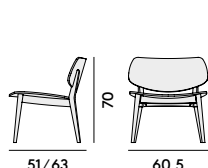

Box × 2 pcs: 0.38 m<sup>3</sup>  
Peso/Weight: 7.5 kg

164 Sgabello con struttura in acciaio  
/ Barstool with steel frame

Box × 1 pcs: 0.24 m<sup>3</sup>  
Peso/Weight: 7.6 kg

165 Sgabello con struttura in acciaio,  
con sedile e schienale imbottiti  
/ Barstool with steel frame,  
with upholstered seat and back

Box × 1 pcs: 0.24 m<sup>3</sup>  
Peso/Weight: 8.2 kg

558 Sedia con struttura in acciaio  
/ Chair with steel frame

Box × 2 pcs: 0.38 m<sup>3</sup>  
Peso/Weight: 5.2 kg

559 Sedia con struttura in acciaio,  
con sedile e schienale imbottiti  
/ Chair with steel frame, with  
upholstered seat and back

Box × 2 pcs: 0.38 m<sup>3</sup>  
Peso/Weight: 6.2 kg

560 Poltroncina con struttura  
in acciaio/ Armchair with  
steel frame

Box × 2 pcs: 0.38 m<sup>3</sup>  
Peso/Weight: 6.5 kg

561 Poltroncina con struttura in  
acciaio, con sedile e schienale  
imbottiti/ Armchair with steel  
frame, with upholstered seat  
and back

Box × 2 pcs: 0.38 m<sup>3</sup>  
Peso/Weight: 7.5 kg

562 Lounge in faggio, imbottita  
/ Lounge chair in beechwood,  
upholstered

Box × 2 pcs: 0.39 m<sup>3</sup>  
Peso/Weight: 6.5 kg

563 Lounge high in faggio, imbottita  
/ High-backed lounge chair in  
beechwood, upholstered