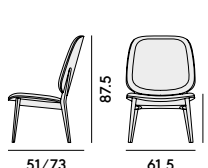

Box × 2 pcs: 0.38 m<sup>3</sup>  
Peso/Weight: 7.5 kg

164 Sgabello con struttura in acciaio  
/ Barstool with steel frame

Box × 1 pcs: 0.24 m<sup>3</sup>  
Peso/Weight: 7.6 kg

165 Sgabello con struttura in acciaio,  
con sedile e schienale imbottiti  
/ Barstool with steel frame,  
with upholstered seat and back

Box × 2 pcs: 0.38 m<sup>3</sup>  
Peso/Weight: 6.2 kg

560 Poltroncina con struttura  
in acciaio/ Armchair with  
steel frame

Box × 2 pcs: 0.38 m<sup>3</sup>  
Peso/Weight: 6.5 kg

561 Poltroncina con struttura in  
acciaio, con sedile e schienale  
imbottiti/ Armchair with steel  
frame, with upholstered seat  
and back

Box × 2 pcs: 0.38 m<sup>3</sup>  
Peso/Weight: 7.5 kg

562 Lounge in faggio, imbottita  
/ Lounge chair in beechwood,  
upholstered

Box × 2 pcs: 0.39 m<sup>3</sup>  
Peso/Weight: 6.5 kg

563 Lounge high in faggio, imbottita  
/ High-backed lounge chair in  
beechwood, upholstered

Box × 1 pcs: 0.42 m<sup>3</sup>  
Peso/Weight: 13 kg

557 Sgabello in faggio  
/ Barstool in beechwood

Box × 1 pcs: 0.29 m<sup>3</sup>  
Peso/Weight: 6.1 kg

555 Sgabello in faggio, con sedile  
imbottito/ Barstool in beechwood,  
with upholstered seat