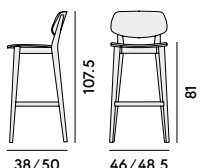

Box × 2 pcs: 0.38 m<sup>3</sup>  
Peso/Weight: 7.5 kg

562 Lounge in faggio, imbottita  
/ Lounge chair in beechwood,  
upholstered

Box × 2 pcs: 0.39 m<sup>3</sup>  
Peso/Weight: 6.5 kg

563 Lounge high in faggio, imbottita  
/ High-backed lounge chair in  
beechwood, upholstered

Box × 1 pcs: 0.42 m<sup>3</sup>  
Peso/Weight: 13 kg

557 Sgabello in faggio  
/ Barstool in beechwood

Box × 1 pcs: 0.29 m<sup>3</sup>  
Peso/Weight: 6.1 kg

555 Sgabello in faggio, con sedile  
imbottito/ Barstool in beechwood,  
with upholstered seat

Box × 1 pcs: 0.29 m<sup>3</sup>  
Peso/Weight: 6.8 kg

556 Sgabello in faggio, con sedile  
e schienale imbottiti/ Barstool in  
beechwood, with upholstered  
seat and back

Box × 1 pcs: 0.29 m<sup>3</sup>  
Peso/Weight: 7.6 kg

751 Tavolo con struttura  
in faggio e piano in MDF  
/ Table with beechwood  
frame and top in MDF

Box × 1 pcs: 0.20 m<sup>3</sup>  
Peso/Weight: 10.3 kg

750 Tavolo con struttura in  
acciaio e piano in MDF o HPL  
/ Table with steel frame  
and top in MDF or HPL