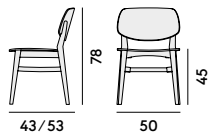

<https://billiani.nt-rt.ru/> || [bnm@nt-rt.ru](mailto:bnm@nt-rt.ru)

060 Sedia in frassino  
/ Chair in ashwood

Box × 2 pcs: 0.34 m<sup>3</sup>  
Peso/Weight: 5.5 kg

550 Sedia in faggio  
/ Chair in beechwood