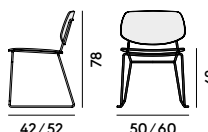

<https://billiani.nt-rt.ru/> || [bnm@nt-rt.ru](mailto:bnm@nt-rt.ru)

060 Sedia in frassino  
/ Chair in ashwood

Box × 2 pcs: 0.34 m<sup>3</sup>  
Peso/Weight: 5.5 kg

550 Sedia in faggio  
/ Chair in beechwood

Box × 2 pcs: 0.34 m<sup>3</sup>  
Peso/Weight: 5.5 kg

551 Sedia in faggio, con sedile  
imbottito/ Chair in beechwood,  
with upholstered seat

Box × 2 pcs: 0.34 m<sup>3</sup>  
Peso/Weight: 6.2 kg

552 Sedia in faggio, con sedile  
e schienale imbottiti/ Chair in  
beechwood, with upholstered  
seat and back

Box × 2 pcs: 0.34 m<sup>3</sup>  
Peso/Weight: 7 kg

553 Sedia con struttura in acciaio  
/ Chair with steel frame

Box × 2 pcs: 0.38 m<sup>3</sup>  
Peso/Weight: 6.5 kg

554 Sedia con struttura in acciaio,  
con sedile e schienale imbottiti  
/ Chair with steel frame, with  
upholstered seat and back

Box × 2 pcs: 0.38 m<sup>3</sup>  
Peso/Weight: 7.5 kg

164 Sgabello con struttura in acciaio  
/ Barstool with steel frame

Box × 1 pcs: 0.24 m<sup>3</sup>  
Peso/Weight: 7.6 kg

165 Sgabello con struttura in acciaio,  
con sedile e schienale imbottiti  
/ Barstool with steel frame,  
with upholstered seat and back