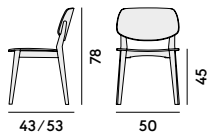

<https://billiani.nt-rt.ru/> || [bnm@nt-rt.ru](mailto:bnm@nt-rt.ru)

060 Sedia in frassino  
/ Chair in ashwood

Box × 2 pcs: 0.34 m<sup>3</sup>  
Peso/Weight: 5.5 kg

550 Sedia in faggio  
/ Chair in beechwood

Box × 2 pcs: 0.34 m<sup>3</sup>  
Peso/Weight: 5.5 kg

551 Sedia in faggio, con sedile  
imbottito/ Chair in beechwood,  
with upholstered seat

Box × 2 pcs: 0.34 m<sup>3</sup>  
Peso/Weight: 6.2 kg

552 Sedia in faggio, con sedile  
e schienale imbottiti/ Chair in  
beechwood, with upholstered  
seat and back

Box × 2 pcs: 0.34 m<sup>3</sup>  
Peso/Weight: 7 kg

553 Sedia con struttura in acciaio  
/ Chair with steel frame

Box × 2 pcs: 0.38 m<sup>3</sup>  
Peso/Weight: 6.5 kg

554 Sedia con struttura in acciaio,  
con sedile e schienale imbottiti  
/ Chair with steel frame, with  
upholstered seat and back

Box × 2 pcs: 0.38 m<sup>3</sup>  
Peso/Weight: 7.5 kg

164 Sgabello con struttura in acciaio  
/ Barstool with steel frame

Box × 1 pcs: 0.24 m<sup>3</sup>  
Peso/Weight: 7.6 kg

165 Sgabello con struttura in acciaio,  
con sedile e schienale imbottiti  
/ Barstool with steel frame,  
with upholstered seat and back