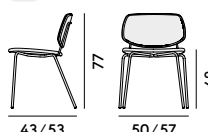

Box × 2 pcs: 0.38 m<sup>3</sup>  
Peso/Weight: 7.5 kg

164 Sgabello con struttura in acciaio  
/ Barstool with steel frame

Box × 1 pcs: 0.24 m<sup>3</sup>  
Peso/Weight: 7.6 kg

165 Sgabello con struttura in acciaio,  
con sedile e schienale imbottiti  
/ Barstool with steel frame,  
with upholstered seat and back

Box × 1 pcs: 0.24 m<sup>3</sup>  
Peso/Weight: 8.2 kg

558 Sedia con struttura in acciaio  
/ Chair with steel frame

Box × 2 pcs: 0.38 m<sup>3</sup>  
Peso/Weight: 5.2 kg

559 Sedia con struttura in acciaio,  
con sedile e schienale imbottiti  
/ Chair with steel frame, with  
upholstered seat and back

Box × 2 pcs: 0.38 m<sup>3</sup>  
Peso/Weight: 6.2 kg

560 Poltroncina con struttura  
in acciaio/ Armchair with  
steel frame

Box × 2 pcs: 0.38 m<sup>3</sup>  
Peso/Weight: 6.5 kg

561 Poltroncina con struttura in  
acciaio, con sedile e schienale  
imbottiti/ Armchair with steel  
frame, with upholstered seat  
and back

Box × 2 pcs: 0.38 m<sup>3</sup>  
Peso/Weight: 7.5 kg

562 Lounge in faggio, imbottita  
/ Lounge chair in beechwood,  
upholstered

Box × 2 pcs: 0.39 m<sup>3</sup>  
Peso/Weight: 6.5 kg

563 Lounge high in faggio, imbottita  
/ High-backed lounge chair in  
beechwood, upholstered