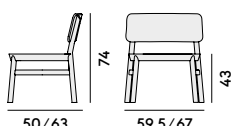

<https://billiani.nt-rt.ru/> || bnm@nt-rt.ru

070 Sedia in faggio
/ Chair in beechwood

Box × 2 pcs: 0.34 m³
Peso/Weight: 5.3 kg

071 Sedia in faggio, con sedile imbottito/Chair in beechwood, with upholstered seat

Box × 2 pcs: 0.34 m³
Peso/Weight: 6.3 kg

078 Lounge in faggio
/ Lounge chair in beechwood

Box × 2 pcs: 0.45 m³
Peso/Weight: 7.4 kg

079 Lounge in faggio, con sedile imbottito / Lounge chair in beechwood, with upholstered seat

Box × 2 pcs: 0.45 m³
Peso/Weight: 8.4 kg

076 Sgabello in faggio
/ Barstool in beechwood

Box × 1 pcs: 0.31 m³
Peso/Weight: 6 kg

077 Sgabello in faggio, con sedile imbottito/Barstool in beechwood, with upholstered seat