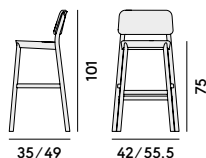

<https://billiani.nt-rt.ru/> || bnm@nt-rt.ru

070 Sedia in faggio
/ Chair in beechwood

Box × 2 pcs: 0.34 m³
Peso/Weight: 5.3 kg

071 Sedia in faggio, con sedile imbottito/Chair in beechwood, with upholstered seat

Box × 2 pcs: 0.34 m³
Peso/Weight: 6.3 kg

078 Lounge in faggio
/ Lounge chair in beechwood

Box × 2 pcs: 0.45 m³
Peso/Weight: 7.4 kg

079 Lounge in faggio, con sedile imbottito / Lounge chair in beechwood, with upholstered seat

Box × 2 pcs: 0.45 m³
Peso/Weight: 8.4 kg

076 Sgabello in faggio
/ Barstool in beechwood

Box × 1 pcs: 0.31 m³
Peso/Weight: 6 kg

077 Sgabello in faggio, con sedile imbottito/Barstool in beechwood, with upholstered seat

Box × 1 pcs: 0.31 m³
Peso/Weight: 7 kg

074 Sgabello in faggio
/ Barstool in beechwood

Box × 1 pcs: 0.17 m³
Peso/Weight: 5 kg

075 Sgabello in faggio, con sedile imbottito/Barstool in beechwood, with upholstered seat