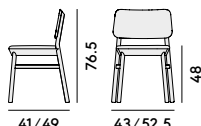

<https://billiani.nt-rt.ru/> || bnm@nt-rt.ru

070 Sedia in faggio
/ Chair in beechwood

Box × 2 pcs: 0.34 m³
Peso/Weight: 5.3 kg

071 Sedia in faggio, con sedile imbottito/Chair in beechwood, with upholstered seat

Box × 2 pcs: 0.34 m³
Peso/Weight: 6.3 kg

078 Lounge in faggio
/ Lounge chair in beechwood

Box × 2 pcs: 0.45 m³
Peso/Weight: 7.4 kg

079 Lounge in faggio, con sedile imbottito / Lounge chair in beechwood, with upholstered seat

Box × 2 pcs: 0.45 m³
Peso/Weight: 8.4 kg

076 Sgabello in faggio
/ Barstool in beechwood

Box × 1 pcs: 0.31 m³
Peso/Weight: 6 kg

077 Sgabello in faggio, con sedile imbottito/Barstool in beechwood, with upholstered seat