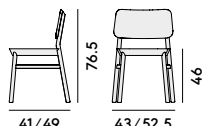

<https://billiani.nt-rt.ru/> || bnm@nt-rt.ru

070 Sedia in faggio
/ Chair in beechwood

Box × 2 pcs: 0.34 m³
Peso/Weight: 5.3 kg

071 Sedia in faggio, con sedile imbottito/Chair in beechwood, with upholstered seat