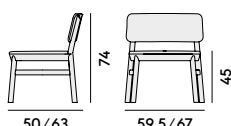

<https://billiani.nt-rt.ru/> || bnm@nt-rt.ru

070 Sedia in faggio
/ Chair in beechwood

Box × 2 pcs: 0.34 m³
Peso/Weight: 5.3 kg

071 Sedia in faggio, con sedile imbottito/Chair in beechwood, with upholstered seat

Box × 2 pcs: 0.34 m³
Peso/Weight: 6.3 kg

078 Lounge in faggio
/ Lounge chair in beechwood

Box × 2 pcs: 0.45 m³
Peso/Weight: 7.4 kg

079 Lounge in faggio, con sedile imbottito / Lounge chair in beechwood, with upholstered seat

Box × 2 pcs: 0.45 m³
Peso/Weight: 8.4 kg

076 Sgabello in faggio
/ Barstool in beechwood

Box × 1 pcs: 0.31 m³
Peso/Weight: 6 kg

077 Sgabello in faggio, con sedile imbottito/Barstool in beechwood, with upholstered seat

Box × 1 pcs: 0.31 m³
Peso/Weight: 7 kg

074 Sgabello in faggio
/ Barstool in beechwood

Box × 1 pcs: 0.17 m³
Peso/Weight: 5 kg

075 Sgabello in faggio, con sedile imbottito/Barstool in beechwood, with upholstered seat