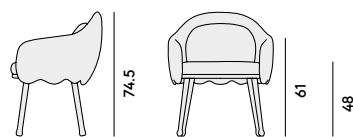

Corolla

270

271

272

270 Poltroncina in faggio
o frassino, imbottita
/ Armchair in beech or ashwood, upholstered
Box × 1 pcs: 0.33 m³

Peso/Weight: 10.4 kg

271 Lounge in faggio
o frassino, imbottita
/ Lounge chair in beech
or ashwood, upholstered Box × 1 pcs:
0.42 m³

Peso/Weight: 14.4 kg

272 Bergère in faggio
o frassino, imbottita
/ Bergère in beech or
ashwood, upholstered Box × 1 pcs:
0.66 m³

Peso/Weight: 16.3 kg

33.5 / 63.5

44 / 64

40 / 69

60 / 80

40 / 78