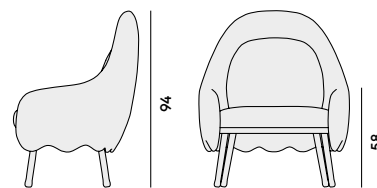

Corolla

270

271

272

270 Poltroncina in faggio
o frassino, imbottita
/ Armchair in beech or ashwood, upholstered
Box × 1 pcs: 0.33 m³

Peso/Weight: 10.4 kg

271 Lounge in faggio
o frassino, imbottita
/ Lounge chair in beech
or ashwood, upholstered Box × 1 pcs:
0.42 m³

Peso/Weight: 14.4 kg

272 Bergère in faggio
o frassino, imbottita
/ Bergère in beech or
ashwood, upholstered Box × 1 pcs:
0.66 m³

Peso/Weight: 16.3 kg

33.5 / 63.5

44 / 64

40 / 69

60 / 80

40 / 78