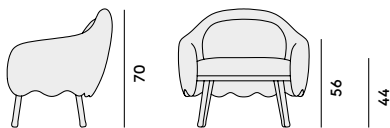

Corolla

270

271

272

270 Poltroncina in faggio
o frassino, imbottita
/ Armchair in beech or ashwood, upholstered
Box × 1 pcs: 0.33 m³

Peso/Weight: 10.4 kg

271 Lounge in faggio
o frassino, imbottita
/ Lounge chair in beech
or ashwood, upholstered Box × 1 pcs:
0.42 m³

Peso/Weight: 14.4 kg

272 Bergère in faggio
o frassino, imbottita
/ Bergère in beech or
ashwood, upholstered Box × 1 pcs:
0.66 m³

Peso/Weight: 16.3 kg

33.5 / 63.5

44 / 64

40 / 69

60 / 80

40 / 78