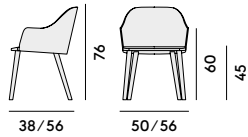

Billiani

020 Poltroncina in frassino
/ Armchair in ashwood

Box x 1 pcs: 0.27 m³
Peso/Weight: 6.5 kg

021 Poltroncina in frassino,
con sedile imbottito
/ Armchair in ashwood,
with upholstered seat

Box x 1 pcs: 0.27 m³
Peso/Weight: 7.8 kg