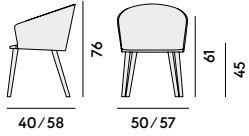

044 Poltroncina in frassino
/ Armchair in ashwood

Box x 1 pcs: 0.27 m³
Peso/Weight: 6.6 kg

045 Poltroncina in frassino,
con sedile imbottito
/ Armchair in ashwood,
with upholstered seat

Box x 1 pcs: 0.27 m³
Peso/Weight: 7.9 kg