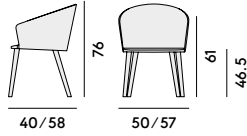

044 Poltroncina in frassino
/ Armchair in ashwood

Box x 1 pcs: 0.27 m³
Peso/Weight: 6.6 kg

045 Poltroncina in frassino,
con sedile imbottito
/ Armchair in ashwood,
with upholstered seat

Box x 1 pcs: 0.27 m³
Peso/Weight: 7.9 kg

046 Poltroncina in frassino, imbottita
/ Armchair in ashwood,
upholstered

Box x 1 pcs: 0.27 m³
Peso/Weight: 8.5 kg

047 Poltroncina con struttura
in acciaio/ Armchair with
steel frame

Box x 1 pcs: 0.28 m³
Peso/Weight: 7.6 kg