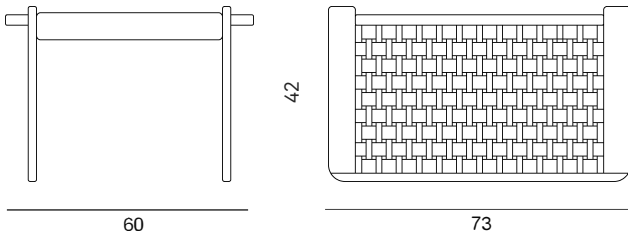

# Raquette 183

Cristina Celestino | 2023

2 Box x 1 pcs:	0,30m3
Peso / Weight (top MDF):	11,50 kg
Peso / Weight (top marmo/marble):	24,80Kg