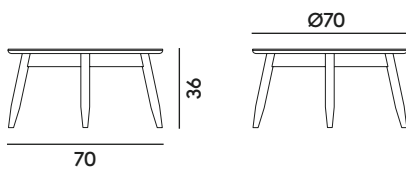

# Spy 654

Emilio Nanni | 2015

Base + Top MDF

2 Box × 1 pcs: 0.11 m<sup>3</sup>

Peso / Weight: 9.5 kg

Base + Top Marble

2 Box × 1 pcs: 0.12 m<sup>3</sup>

Peso / Weight: 25.5 kg