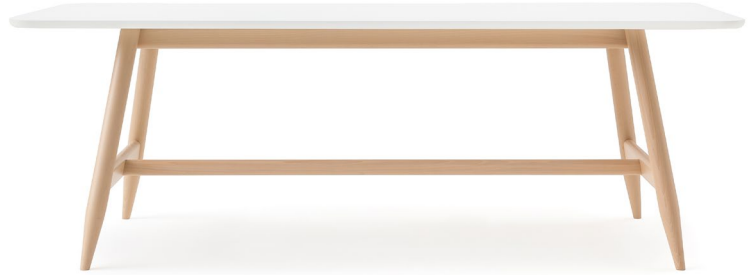

# Spy 655

Emilio Nanni | 2015

Base + Top MDF

2 Box × 1 pcs: 1.20 m<sup>3</sup>

Peso / Weight: 56.0 kg

Base + Top Marble

2 Box × 1 pcs: 1.25 m<sup>3</sup>

Peso / Weight: 135.0 kg