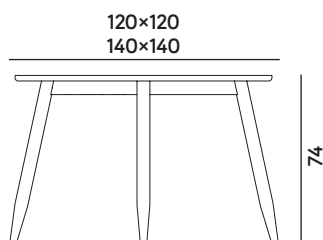

Base + Top Marble 120x120

2 Box × 1 pcs: 0.30 m<sup>3</sup>

Peso / Weight: 94.5 kg

Base + Top Marble Ø140

2 Box × 1 pcs: 0.33 m<sup>3</sup>

Peso / Weight: 125.5 kg