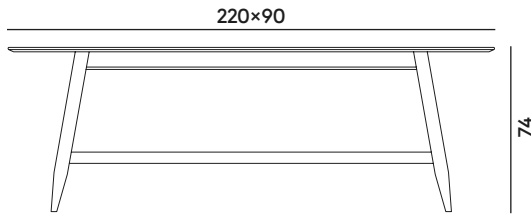

# Spy 655

Emilio Nanni | 2015

Base + Top MDF

2 Box × 1 pcs: 1.20 m<sup>3</sup>

Peso / Weight: 56.0 kg

Base + Top Marble

2 Box × 1 pcs: 1.25 m<sup>3</sup>

Peso / Weight: 135.0 kg