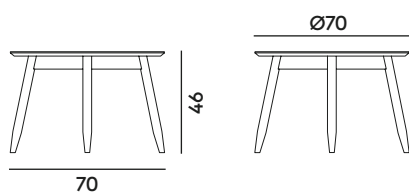

# Spy 657

Emilio Nanni | 2015

Base + Top MDF

2 Box × 1 pcs: 0.14 m<sup>3</sup>

Peso / Weight: 10.0 kg

Base + Top Marble

2 Box × 1 pcs: 0.15 m<sup>3</sup>

Peso / Weight: 26.0 kg