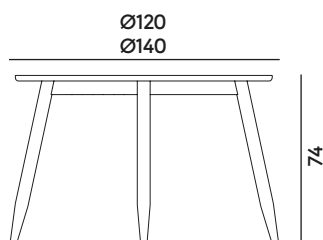

Base + Top Marble Ø120

2 Box × 1 pcs: 0.30 m<sup>3</sup>

Peso / Weight: 76.5 kg

Base + Top Marble Ø140

2 Box × 1 pcs: 0.33 m<sup>3</sup>

Peso / Weight: 100.0 kg